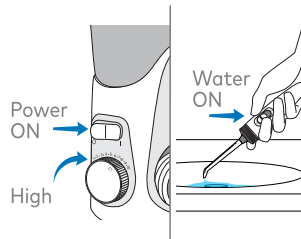

### 1 First Use

Fill reservoir with warm water and replace it firmly on the base.

Insert tip firmly until it clicks into place.

Turn pressure to high, point tip into sink. Turn Power switch ON and water switch ON until water flows. Turn OFF.

### 2 Water Floss

With power OFF and water switch in OFF position, place tip in mouth. Turn power ON. Turn water switch to ON.

Lean over sink. Close lips enough to prevent splashing, while still allowing water to flow from mouth into sink.