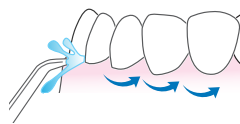

### 1 First Use

Fill reservoir with warm water and replace it firmly on the base.

Insert tip firmly until it clicks into place.

Turn pressure to high, point tip into sink. Turn Power switch ON and water switch ON until water flows. Turn OFF.

### 2 Water Floss

With power OFF and water switch in OFF position, place tip in mouth. Turn power ON. Turn water switch to ON.

Lean over sink. Close lips enough to prevent splashing, while still allowing water to flow from mouth into sink.

Aim water at the gumline at a 90 degree angle. Follow the gumline and pause briefly between teeth.

**TO AVOID MESS: KEEP TIP IN MOUTH WHILE UNIT IS ON.**