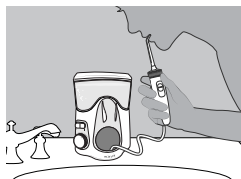

### 1 First Use

Fill reservoir with warm water and replace it firmly on the base.

Insert tip firmly until it clicks into place.

Turn pressure to high, point tip into sink. Turn Power switch ON and water switch ON until water flows. Turn OFF.

### 2 Water Floss

With power OFF and water switch in OFF position, place tip in mouth. Turn power ON. Turn water switch to ON.

Lean over sink. Close lips enough to prevent splashing, while still allowing water to flow from mouth into sink.

Aim water at the gumline at a 90 degree angle. Follow the gumline and pause briefly between teeth.

**TO AVOID MESS: KEEP TIP IN MOUTH WHILE UNIT IS ON.**