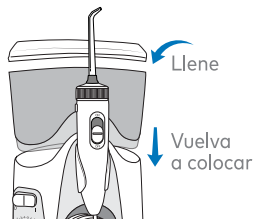

waterpik® waterflosser®

GUÍA RÁPIDA PARA COMENZAR WP-150 Serie

1 Primer Uso

Llene el depósito con agua tibia y vuelva a colocarlo firmemente en la base.